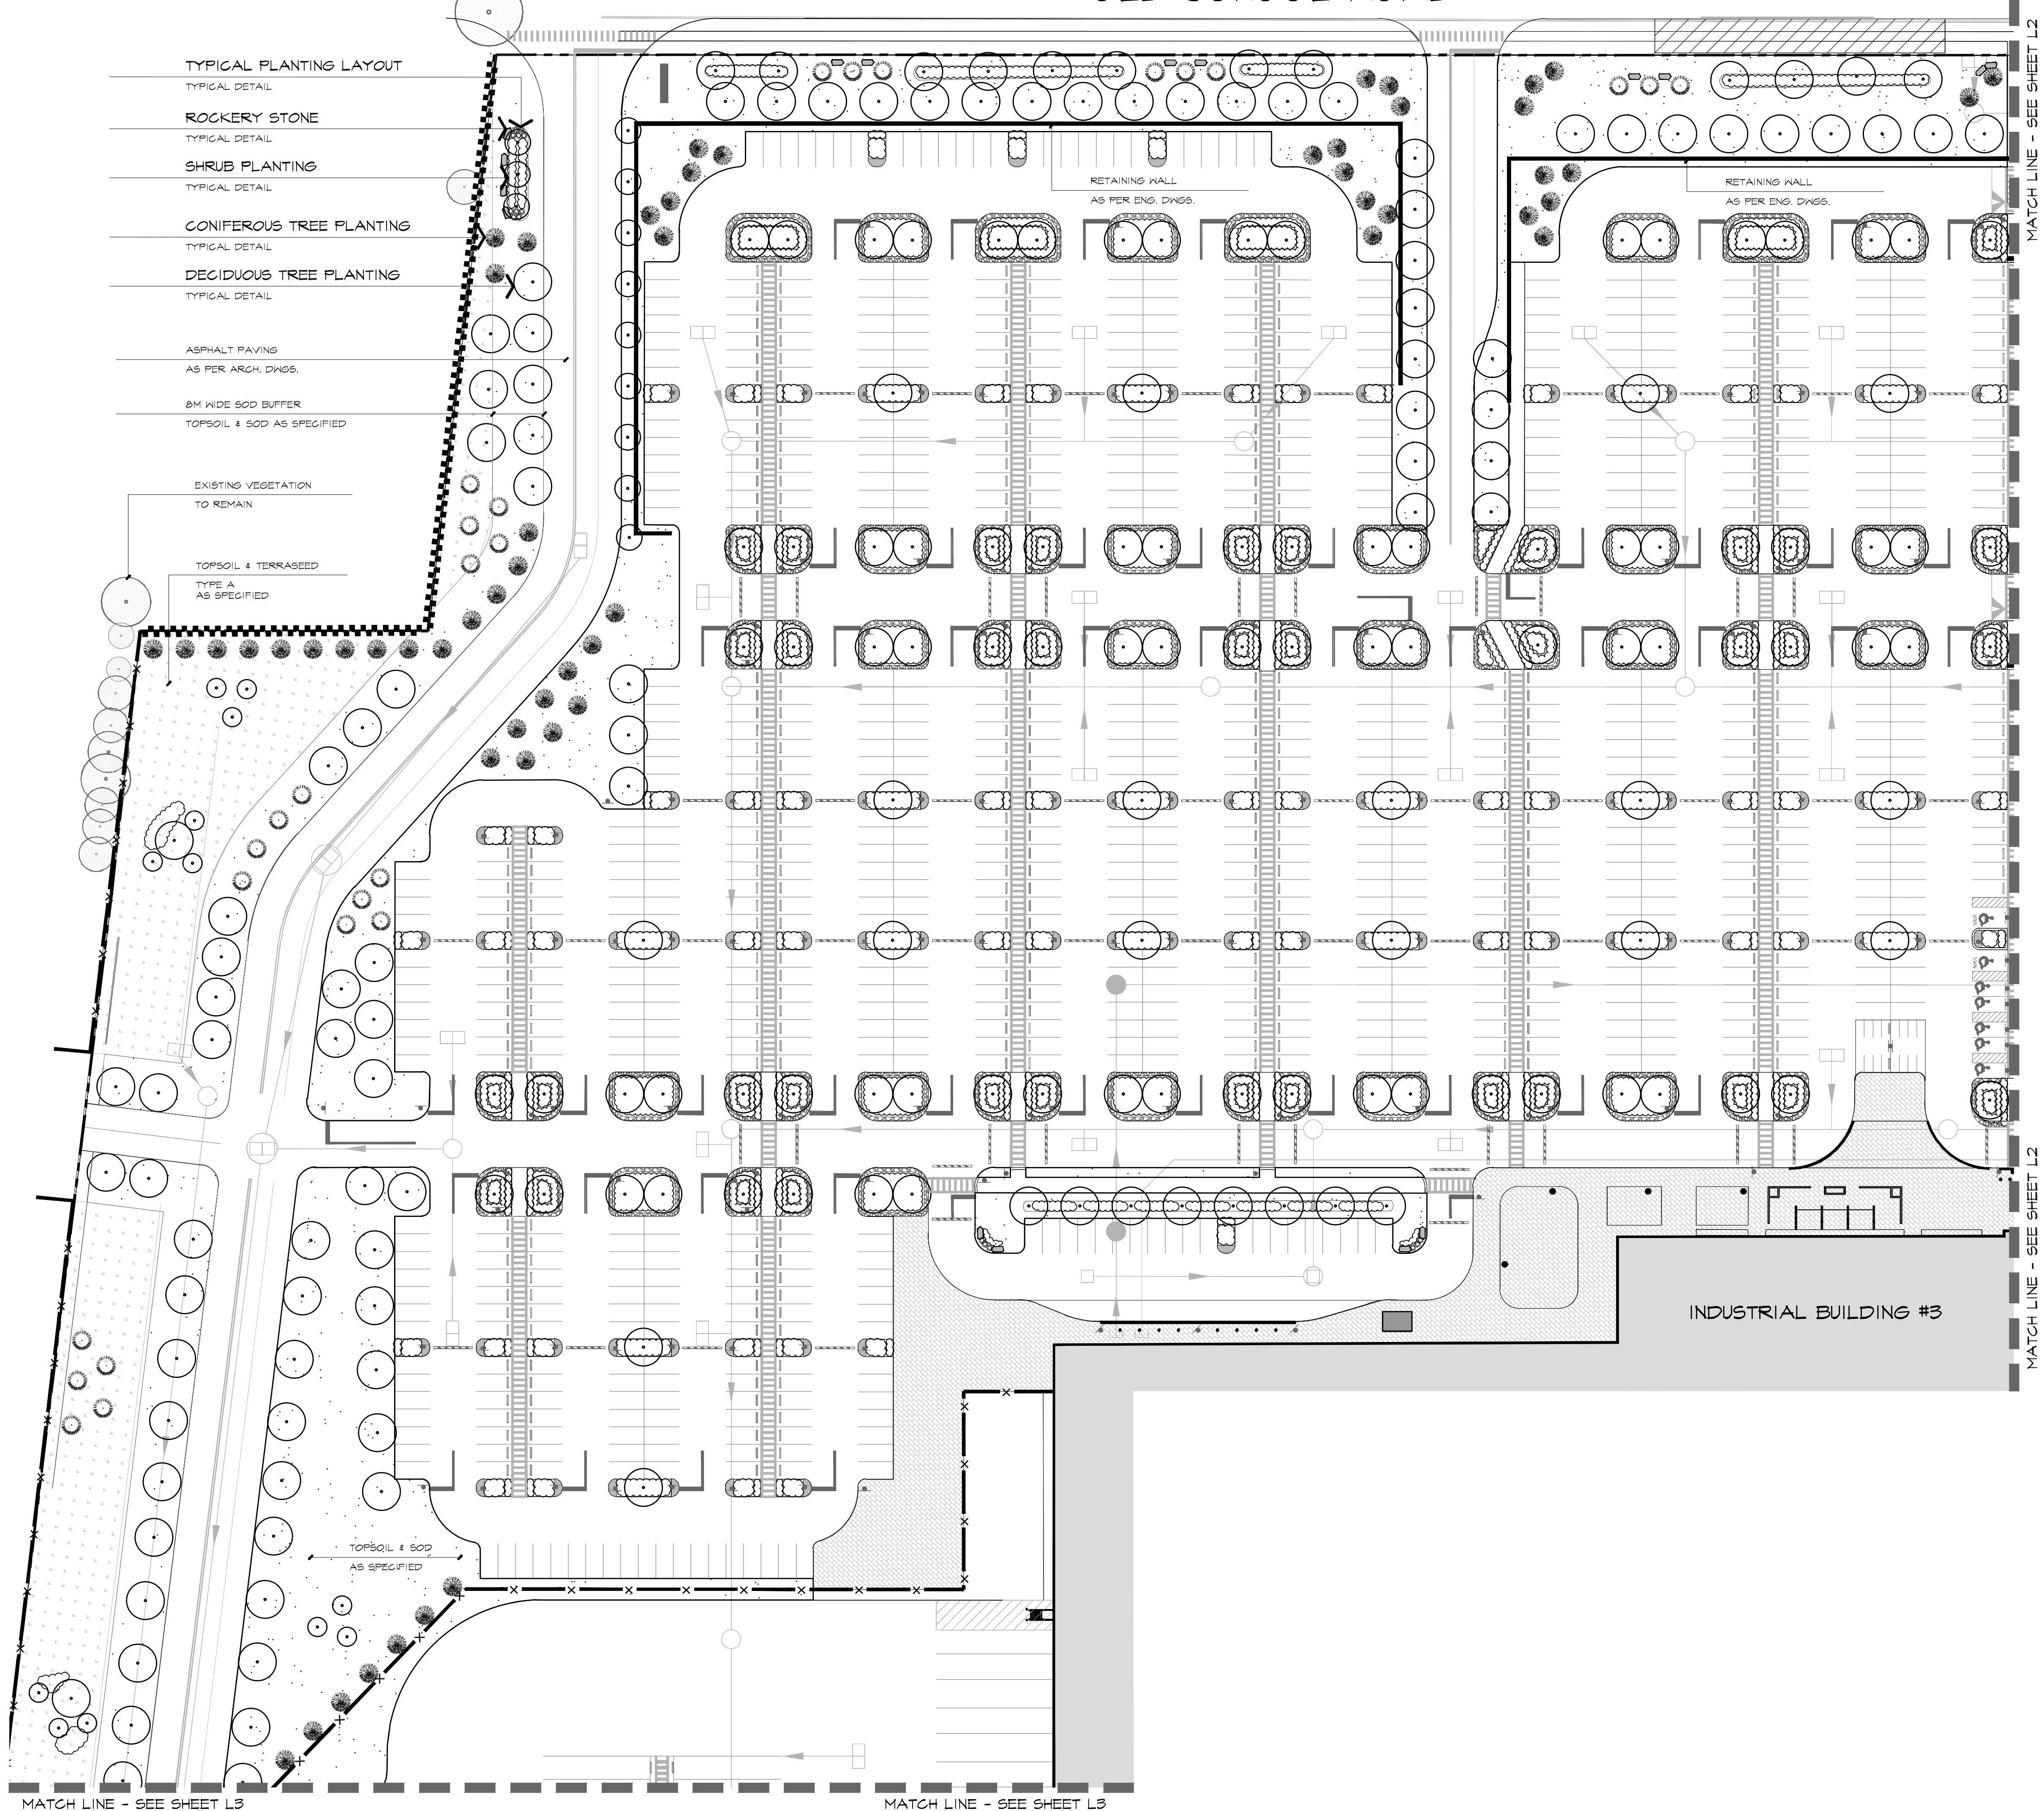

no.	date	version	by
V2.	MAR 12 2024	ISSUED FOR 30% LANDSCAPE PLANS - OPA / ZBA	AV/ED
V1.	FEB 24 2021	ISSUED FOR FIRST SUBMISSION	RS/LK

MEMBER

ALEXANDER BUDREVICS
LANDSCAPE ARCHITECTS

885 Don Mills Road, Second Tower, Suite 212
Toronto, Ontario, Canada, M3C 1W3

416.444.5201

www.budrevics.com

project SP No. PRE-20-0096
PROPOSED INDUSTRIAL DEVELOPMENT
12862 & 12668 DIXIE ROAD
CALEDON, ONTARIO
QUADREAL PROPERTY GROUP &
TRIBAL PARTNERS CANADA INC.

LANDSCAPE PLAN

date	JANUARY 4, 2021	drawn	KM	
scale*	1:500	file	3415 L1 V2-240312	
direction				
project no.				3415
sheet no.	L-1			

REFERENCE
PLANT LIST

1. COMMON NAME
2. **DECIDUOUS TREES**
3. MARMO MAPLE
   - RED MAPLE
   - LEGACY SUGAR MAPLE
   - MAIDENHAIR TREE
   - SHADENMASTER HONEY-LOCUST
   - TULIP TREE
   - BLOODGOOD LONDON PLANETREE
   - WHITE OAK
   - VALLEY FORGE ELM
   - ACCOLADE ELM
   - BASSWOOD
4. **ORNAMENTAL TREES**
5. ALLEGHENY SERVICEBERRY
   - EASTERN REDBUD
   - CHANTICLEER PEAR
6. **CONIFEROUS TREES**
7. WHITE FIR
   - BLUE COLORADO SPRUCE
   - EASTERN WHITE PINE
8. **BROADLEAF EVERGREENS**
9. BLONDY ELYSIUMS
10. **CONIFEROUS SHRUBS**
11. ARCADIA JUNIFER
    - DENSE YEW
12. **DECIDUOUS SHRUBS**
13. ARCTIC FIRE DOGWOOD
    - RED RUGOSA ROSE
    - BLUE ARCTIC WILLOW
    - DART'S GOLD NINEBARK
    - GRO-LOW FRAGRANT SUMAC
    - GOLDFLAME SPIREA
    - SILVER EDGE DOGWOOD
14. **PERENNIALS AND GRASSES**
15. KARLEY ROSE FOUNTAIN GRASS
    - STELLA D'ORO DAYLILY
    - KARL FOERSTER FEATHER REED GRASS
    - AUTUMN JOY SEDUM
    - PATRIOT HOSTA

SEE SHEET D-1 FOR MASTER PLANT LIST

*NOTED SCALE IS APPLICABLE ONLY WHEN PRINTED ON ARCH D (24"x36") SIZE SHEET