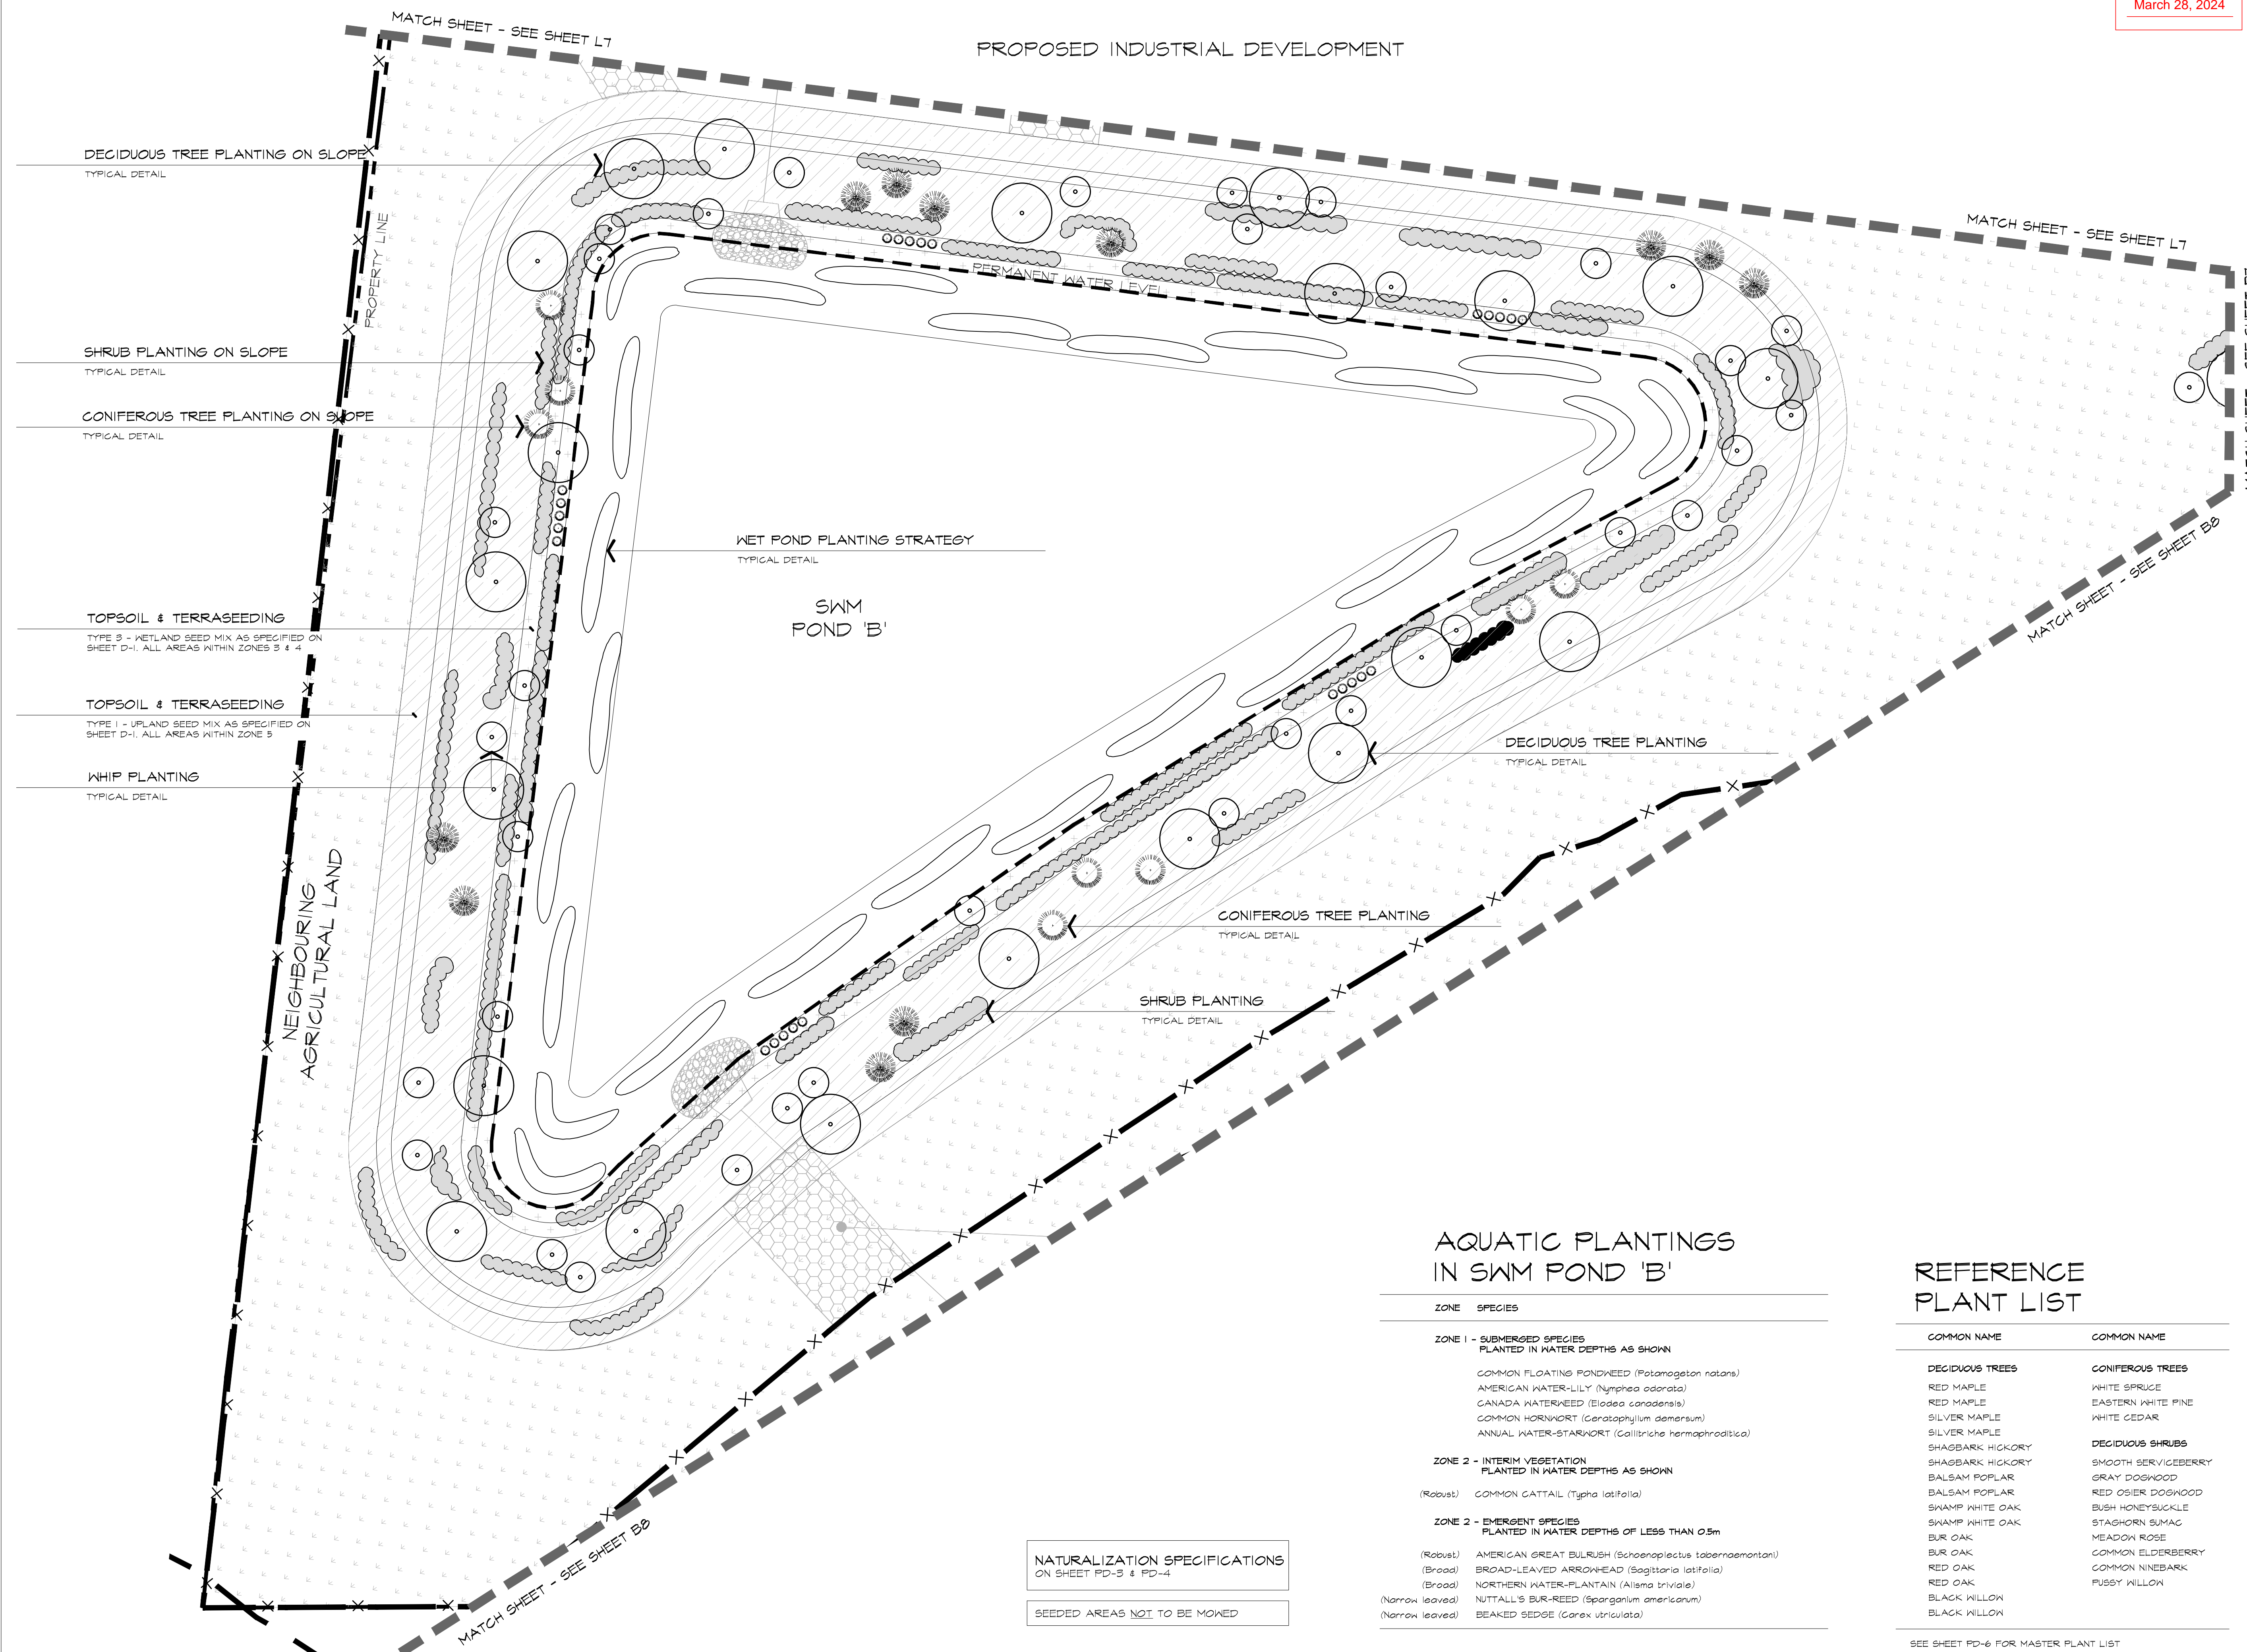

TOWN OF CALEDON
PLANNING
RECEIVED
March 28, 2024

REFERENCE PLAN

LEGEND

- DECIDUOUS TREES
- CONIFEROUS TREES
- SHRUB PLANTING
- AQUATIC PLANTING
- PERMANENT WATER LEVEL
- TYPE 1 SEED MIX
- TYPE 3 SEED MIX

BASE INFORMATION OBTAINED ELECTRONICALLY FROM
BALDASSARRA ARCHITECTS INC. (TEL: 905-660-0722)

V2.	MAR 12 2024	ISSUED FOR 30% LANDSCAPE PLANS - OPA / ZBA	AV/ED
V1.	FEB 24 2021	ISSUED FOR FIRST SUBMISSION	RS/LK
no.	date	version	by

ALEXANDER BUDREVICS
LANDSCAPE ARCHITECTS

885 Don Mills Road, Second Tower, Suite 212
Toronto, Ontario, Canada, M3C 1W3
416.444.5201
www.budrevics.com

project SP No. PRE-20-0096
PROPOSED INDUSTRIAL DEVELOPMENT
12862 & 12668 DIXIE ROAD
CALEDON, ONTARIO
QUADREAL PROPERTY GROUP &
TRIBAL PARTNERS CANADA INC.

date	JANUARY 4, 2021	drawn	KM
scale*	1:300	file	3415 PD2 V2-240312
direction		project no.	3415
		sheet no.	PD-2

PROPOSED INDUSTRIAL DEVELOPMENT

AQUATIC PLANTINGS
IN SWM POND 'B'

ZONE	SPECIES
ZONE 1 - SUBMERGED SPECIES PLANTED IN WATER DEPTHS AS SHOWN	COMMON FLOATING PONDWEED (<i>Potamogeton natans</i>) AMERICAN WATER-LILY (<i>Nymphaea odorata</i>) CANADA WATERWEED (<i>Elodea canadensis</i>) COMMON HORNAWORT (<i>Ceratophyllum demersum</i>) ANNUAL WATER-STARWORT (<i>Gallitriche hermaphrodita</i>)
ZONE 2 - INTERIM VEGETATION PLANTED IN WATER DEPTHS AS SHOWN	(Robust) COMMON CATTAIL (<i>Typha latifolia</i>)
ZONE 2 - EMERGENT SPECIES PLANTED IN WATER DEPTHS OF LESS THAN 0.5m	(Robust) AMERICAN GREAT BULRUSH (<i>Schoenoplectus tabernaemontani</i>) (Broad) BROAD-LEAVED ARROWHEAD (<i>Sagittaria latifolia</i>) (Broad) NORTHERN WATER-PLANTAIN (<i>Alisma triviale</i>) (Narrow leaved) NUTTALL'S BUR-REED (<i>Sparganium americanum</i>) (Narrow leaved) BEAKED SEDGE (<i>Carex utriculata</i>)

NATURALIZATION SPECIFICATIONS
ON SHEET PD-3 & PD-4

SEEDED AREAS NOT TO BE MOWED

REFERENCE
PLANT LIST

COMMON NAME	COMMON NAME
DECIDUOUS TREES	CONIFEROUS TREES
RED MAPLE	WHITE SPRUCE
RED MAPLE	EASTERN WHITE PINE
SILVER MAPLE	WHITE CEDAR
SILVER MAPLE	DECIDUOUS SHRUBS
SHAGBARK HICKORY	SMOOTH SERVICEBERRY
SHAGBARK HICKORY	GRAY DOGWOOD
BALSAM POPLAR	RED OSIER DOGWOOD
SWAMP WHITE OAK	BUSH HONEYSUCKLE
SWAMP WHITE OAK	STAGHORN SUMAC
BUR OAK	MEADOW ROSE
BUR OAK	COMMON ELDERBERRY
RED OAK	COMMON NINEBARK
RED OAK	FUSSY WILLOW
BLACK WILLOW	
BLACK WILLOW	

SEE SHEET PD-6 FOR MASTER PLANT LIST