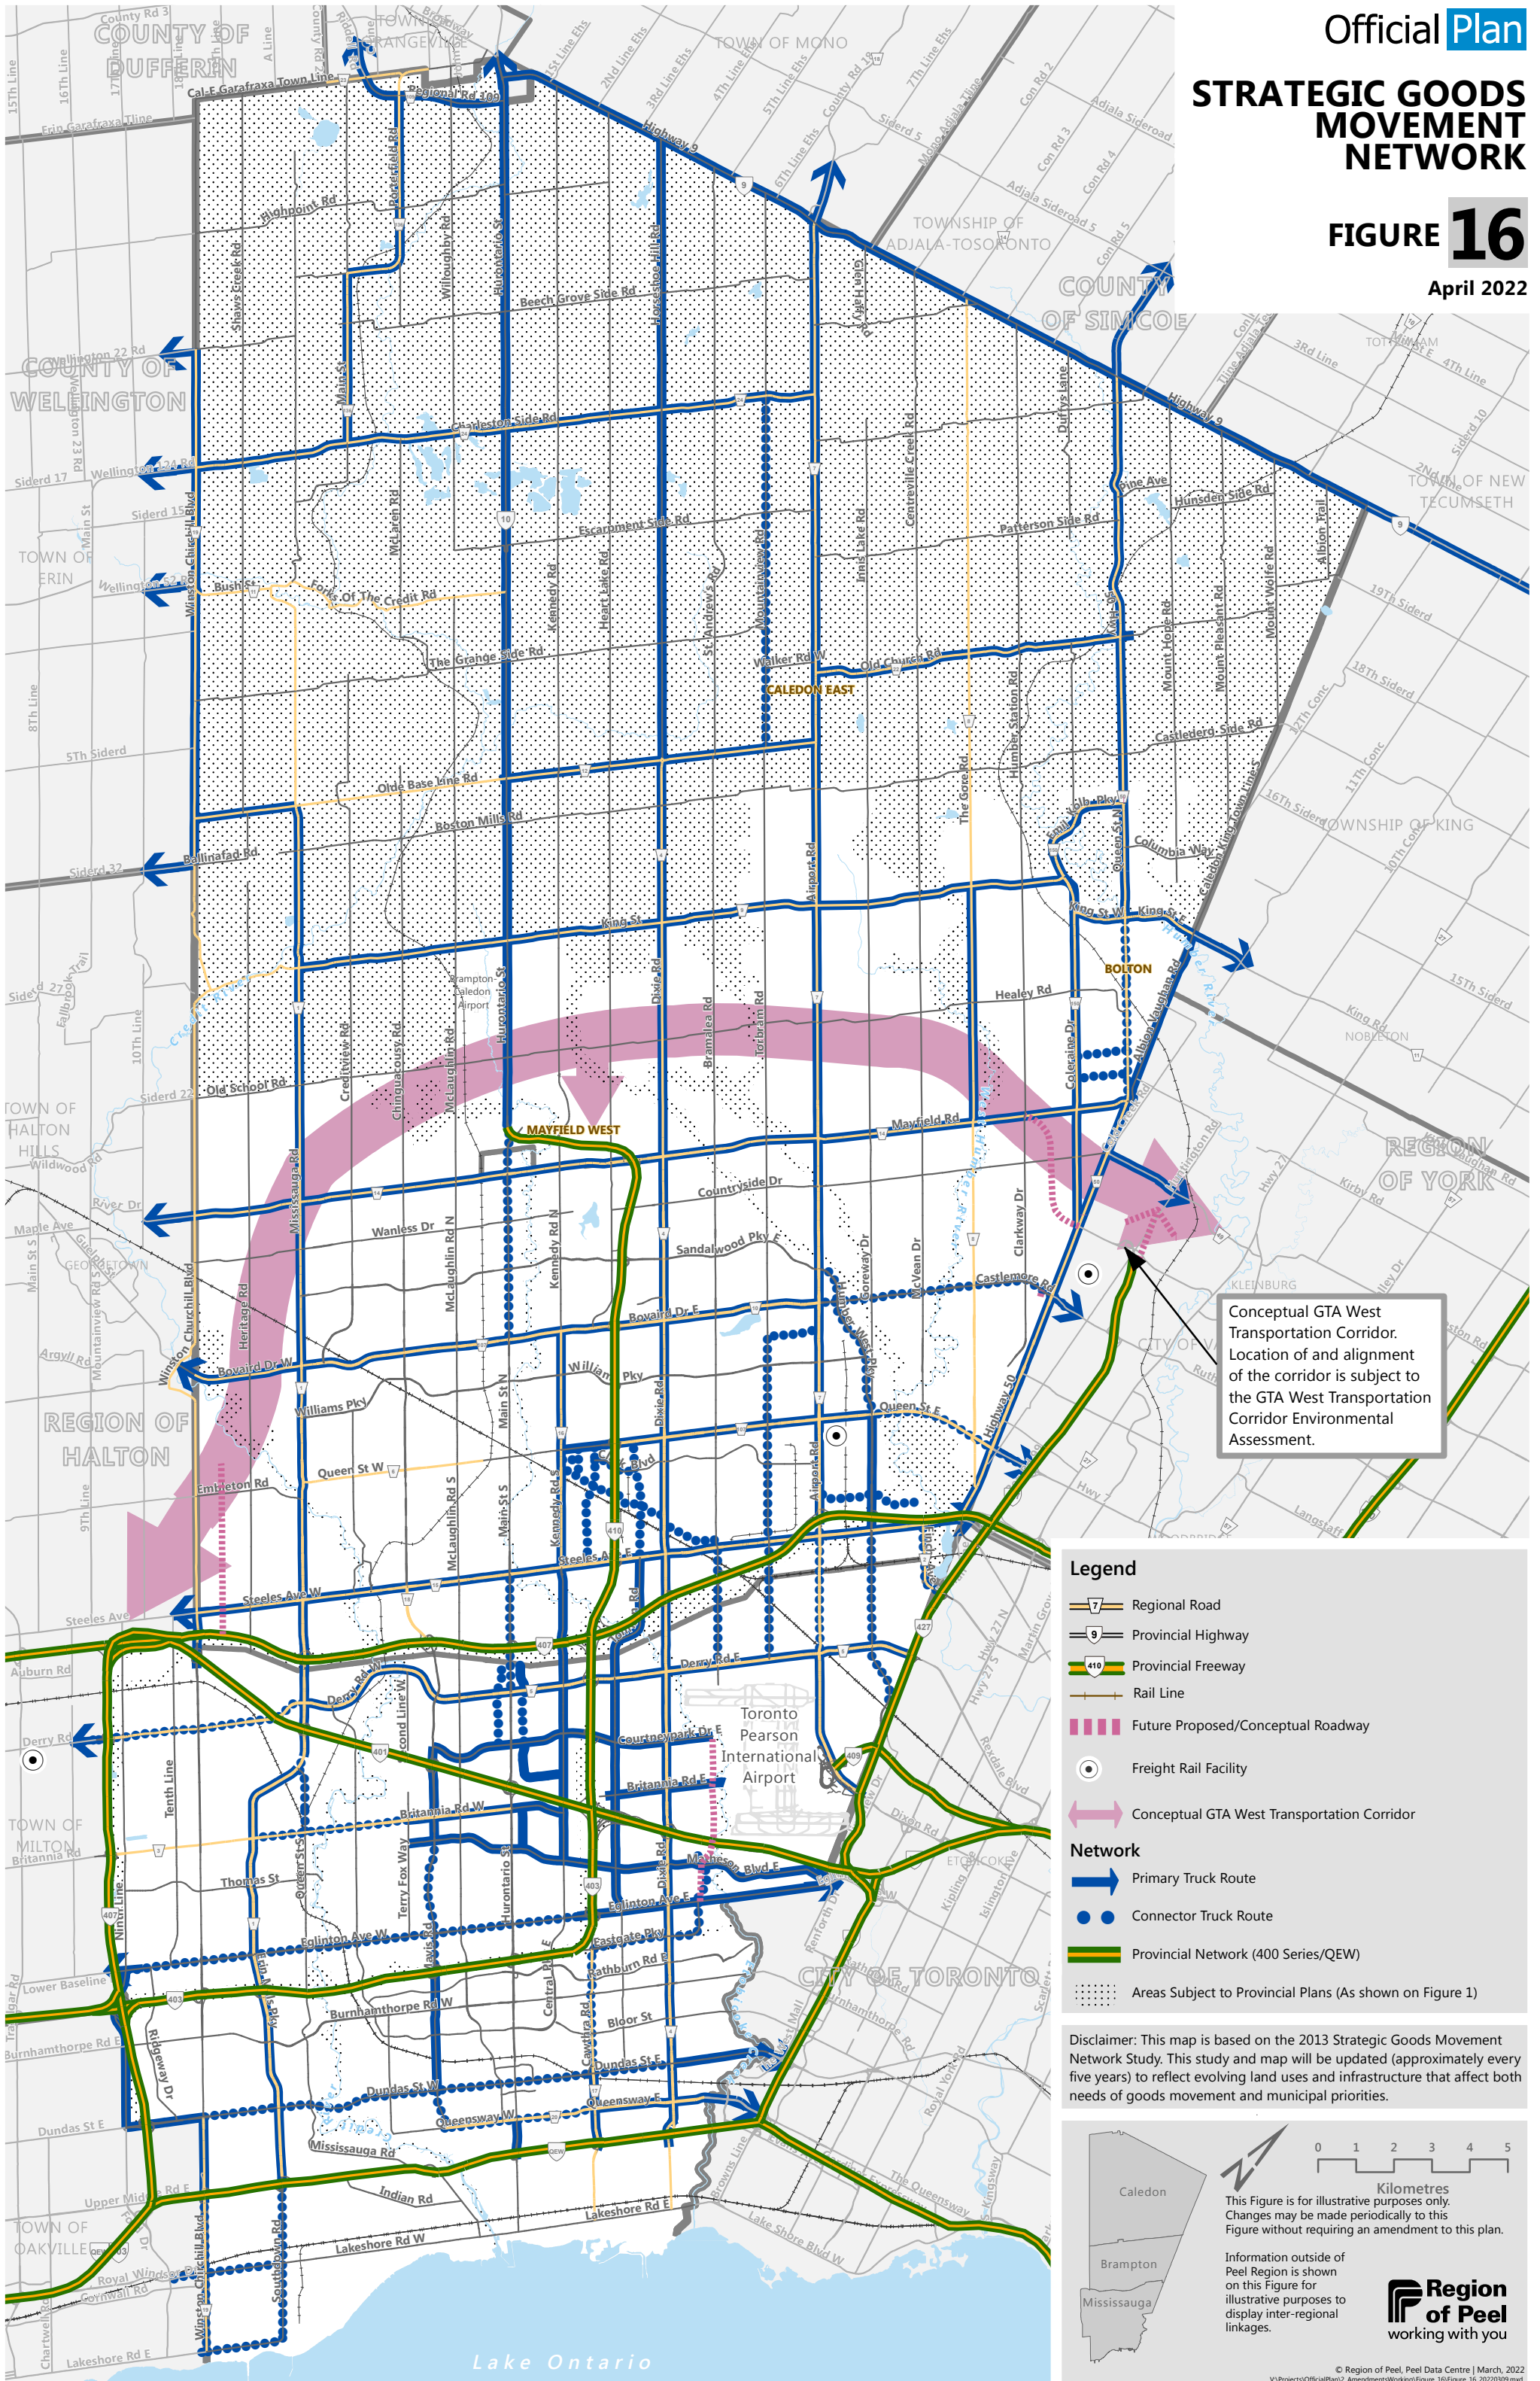

# STRATEGIC GOODS MOVEMENT NETWORK

## FIGURE 16

April 2022

Conceptual GTA West Transportation Corridor. Location of and alignment of the corridor is subject to the GTA West Transportation Corridor Environmental Assessment.