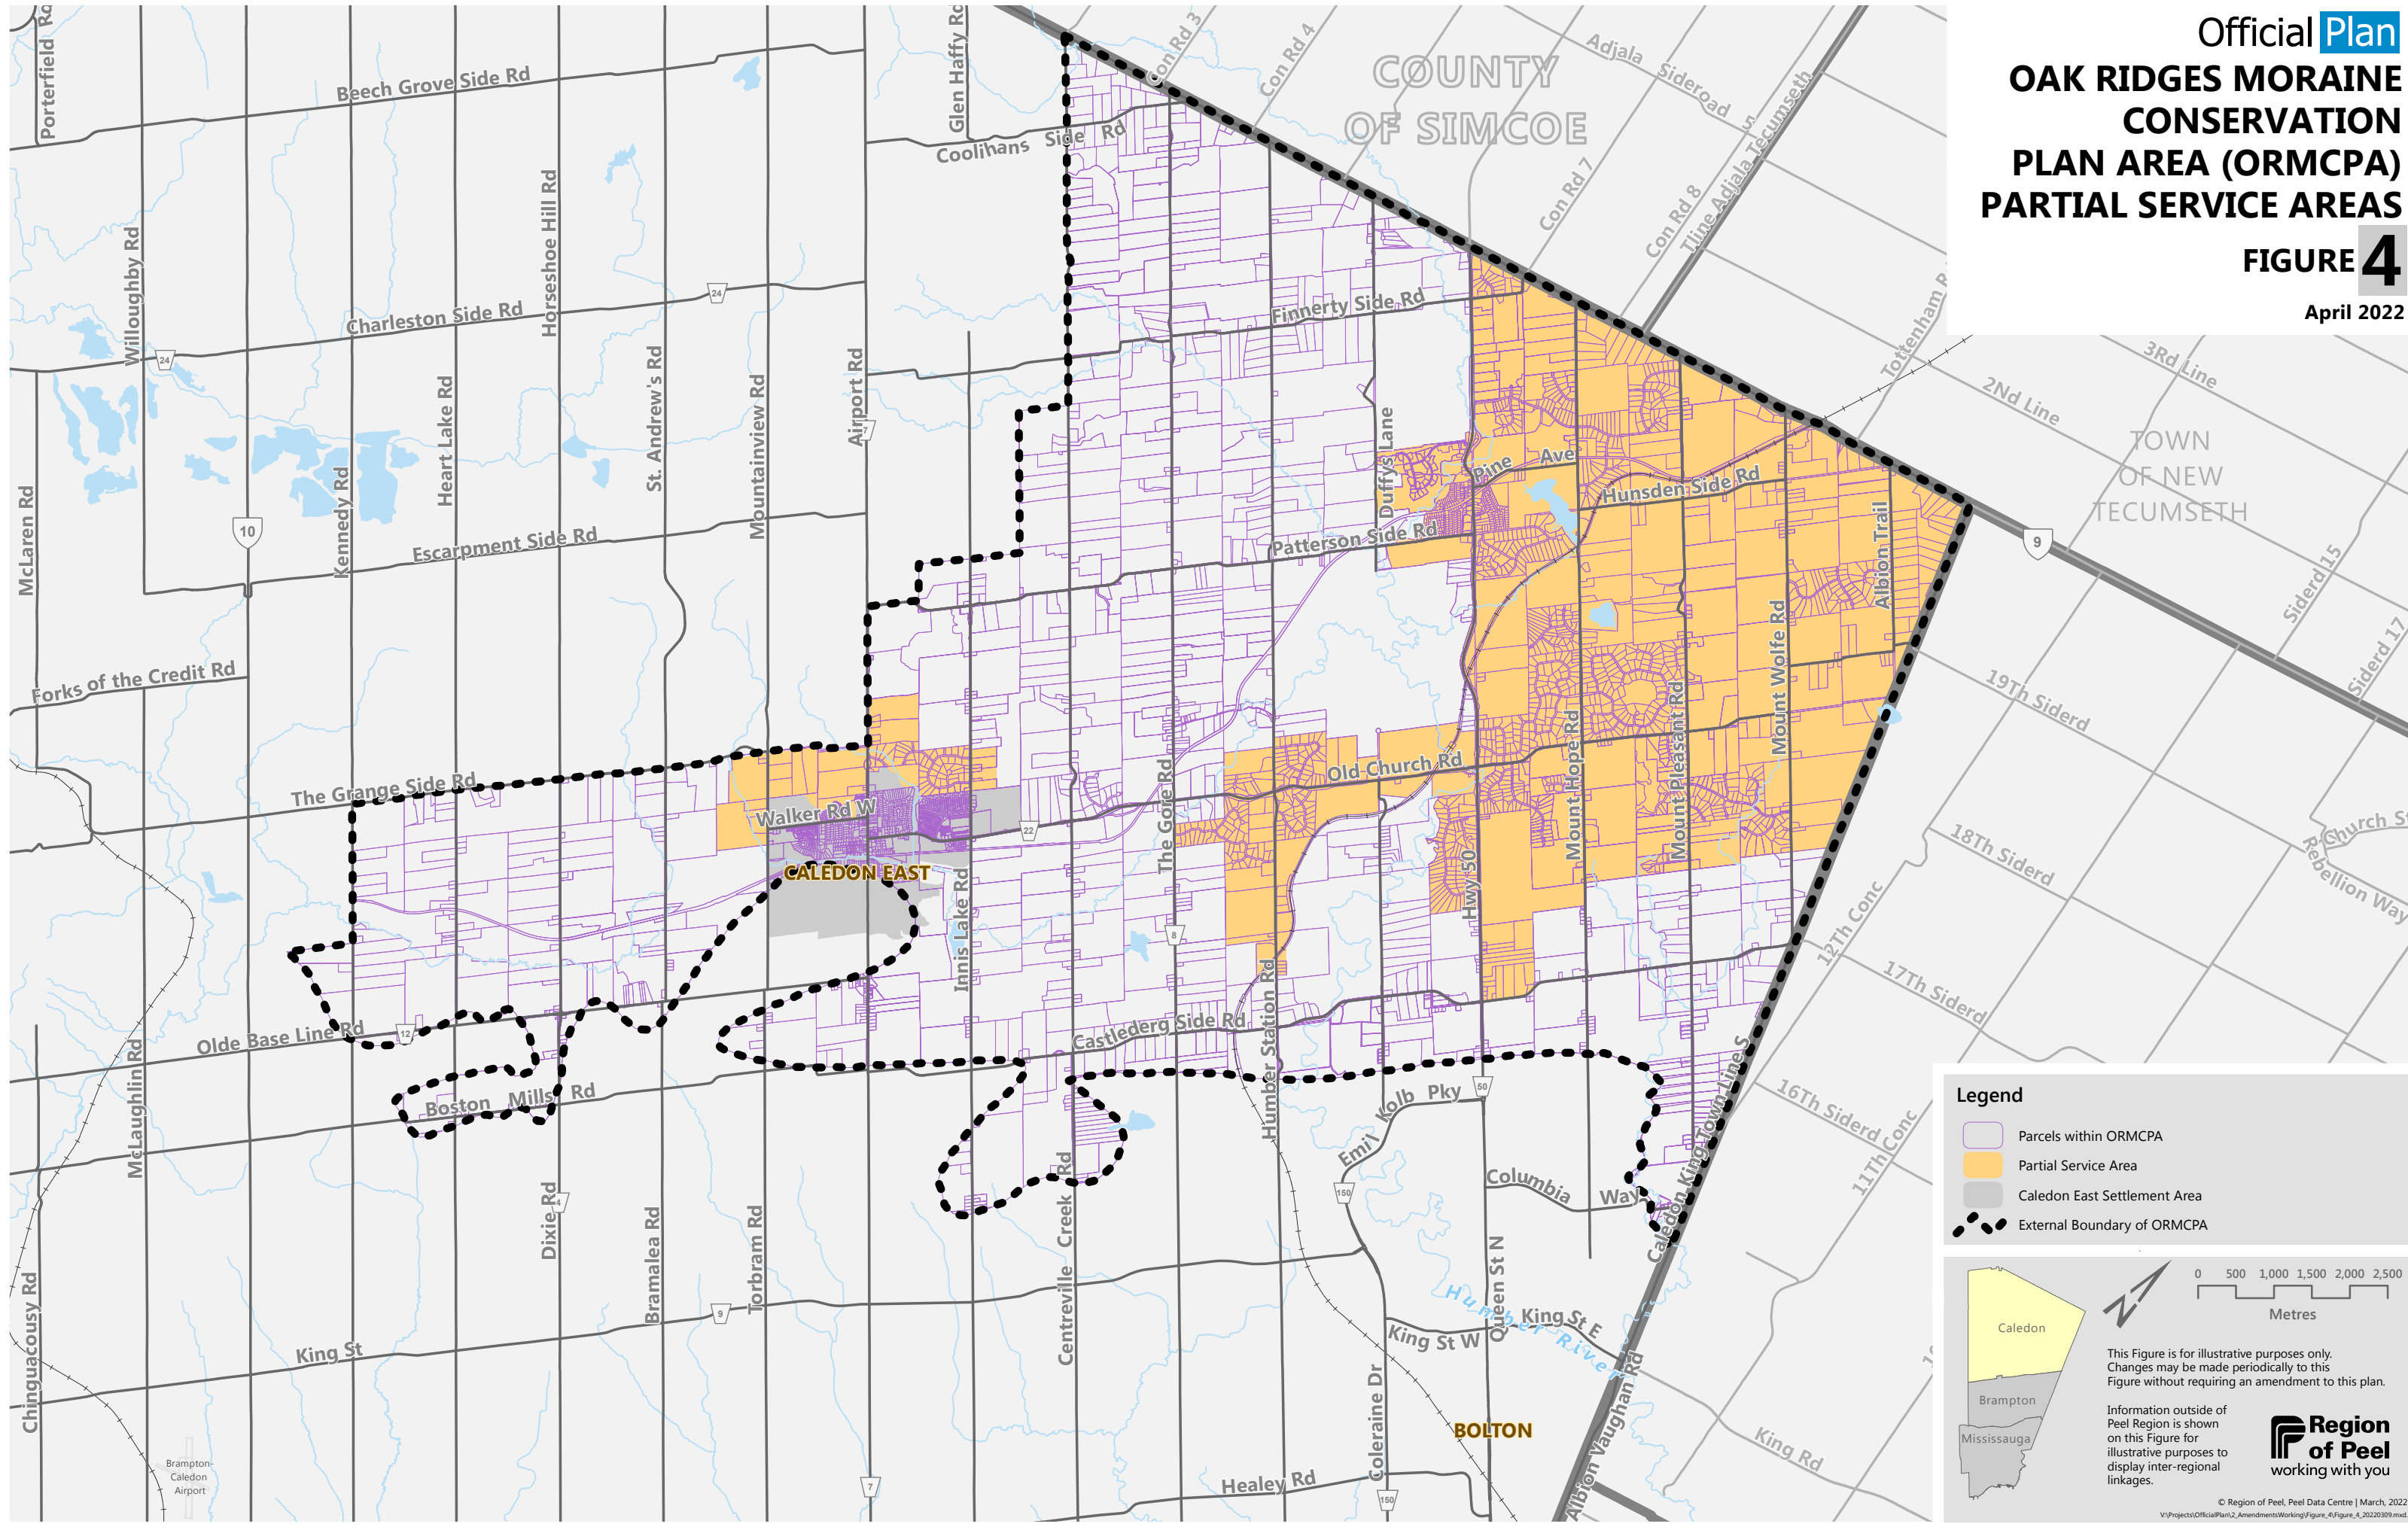

Official **Plan**
OAK RIDGES MORaine
CONSERVATION
PLAN AREA (ORMCPA)
PARTIAL SERVICE AREAS

FIGURE 4

April 2022

Legend

- Parcels within ORMCPA
- Partial Service Area
- Caledon East Settlement Area
- External Boundary of ORMCPA

0 500 1,000 1,500 2,000 2,500
Metres

This Figure is for illustrative purposes only. Changes may be made periodically to this Figure without requiring an amendment to this plan.

Information outside of Peel Region is shown on this Figure for illustrative purposes to display inter-regional linkages.

Region of Peel
working with you