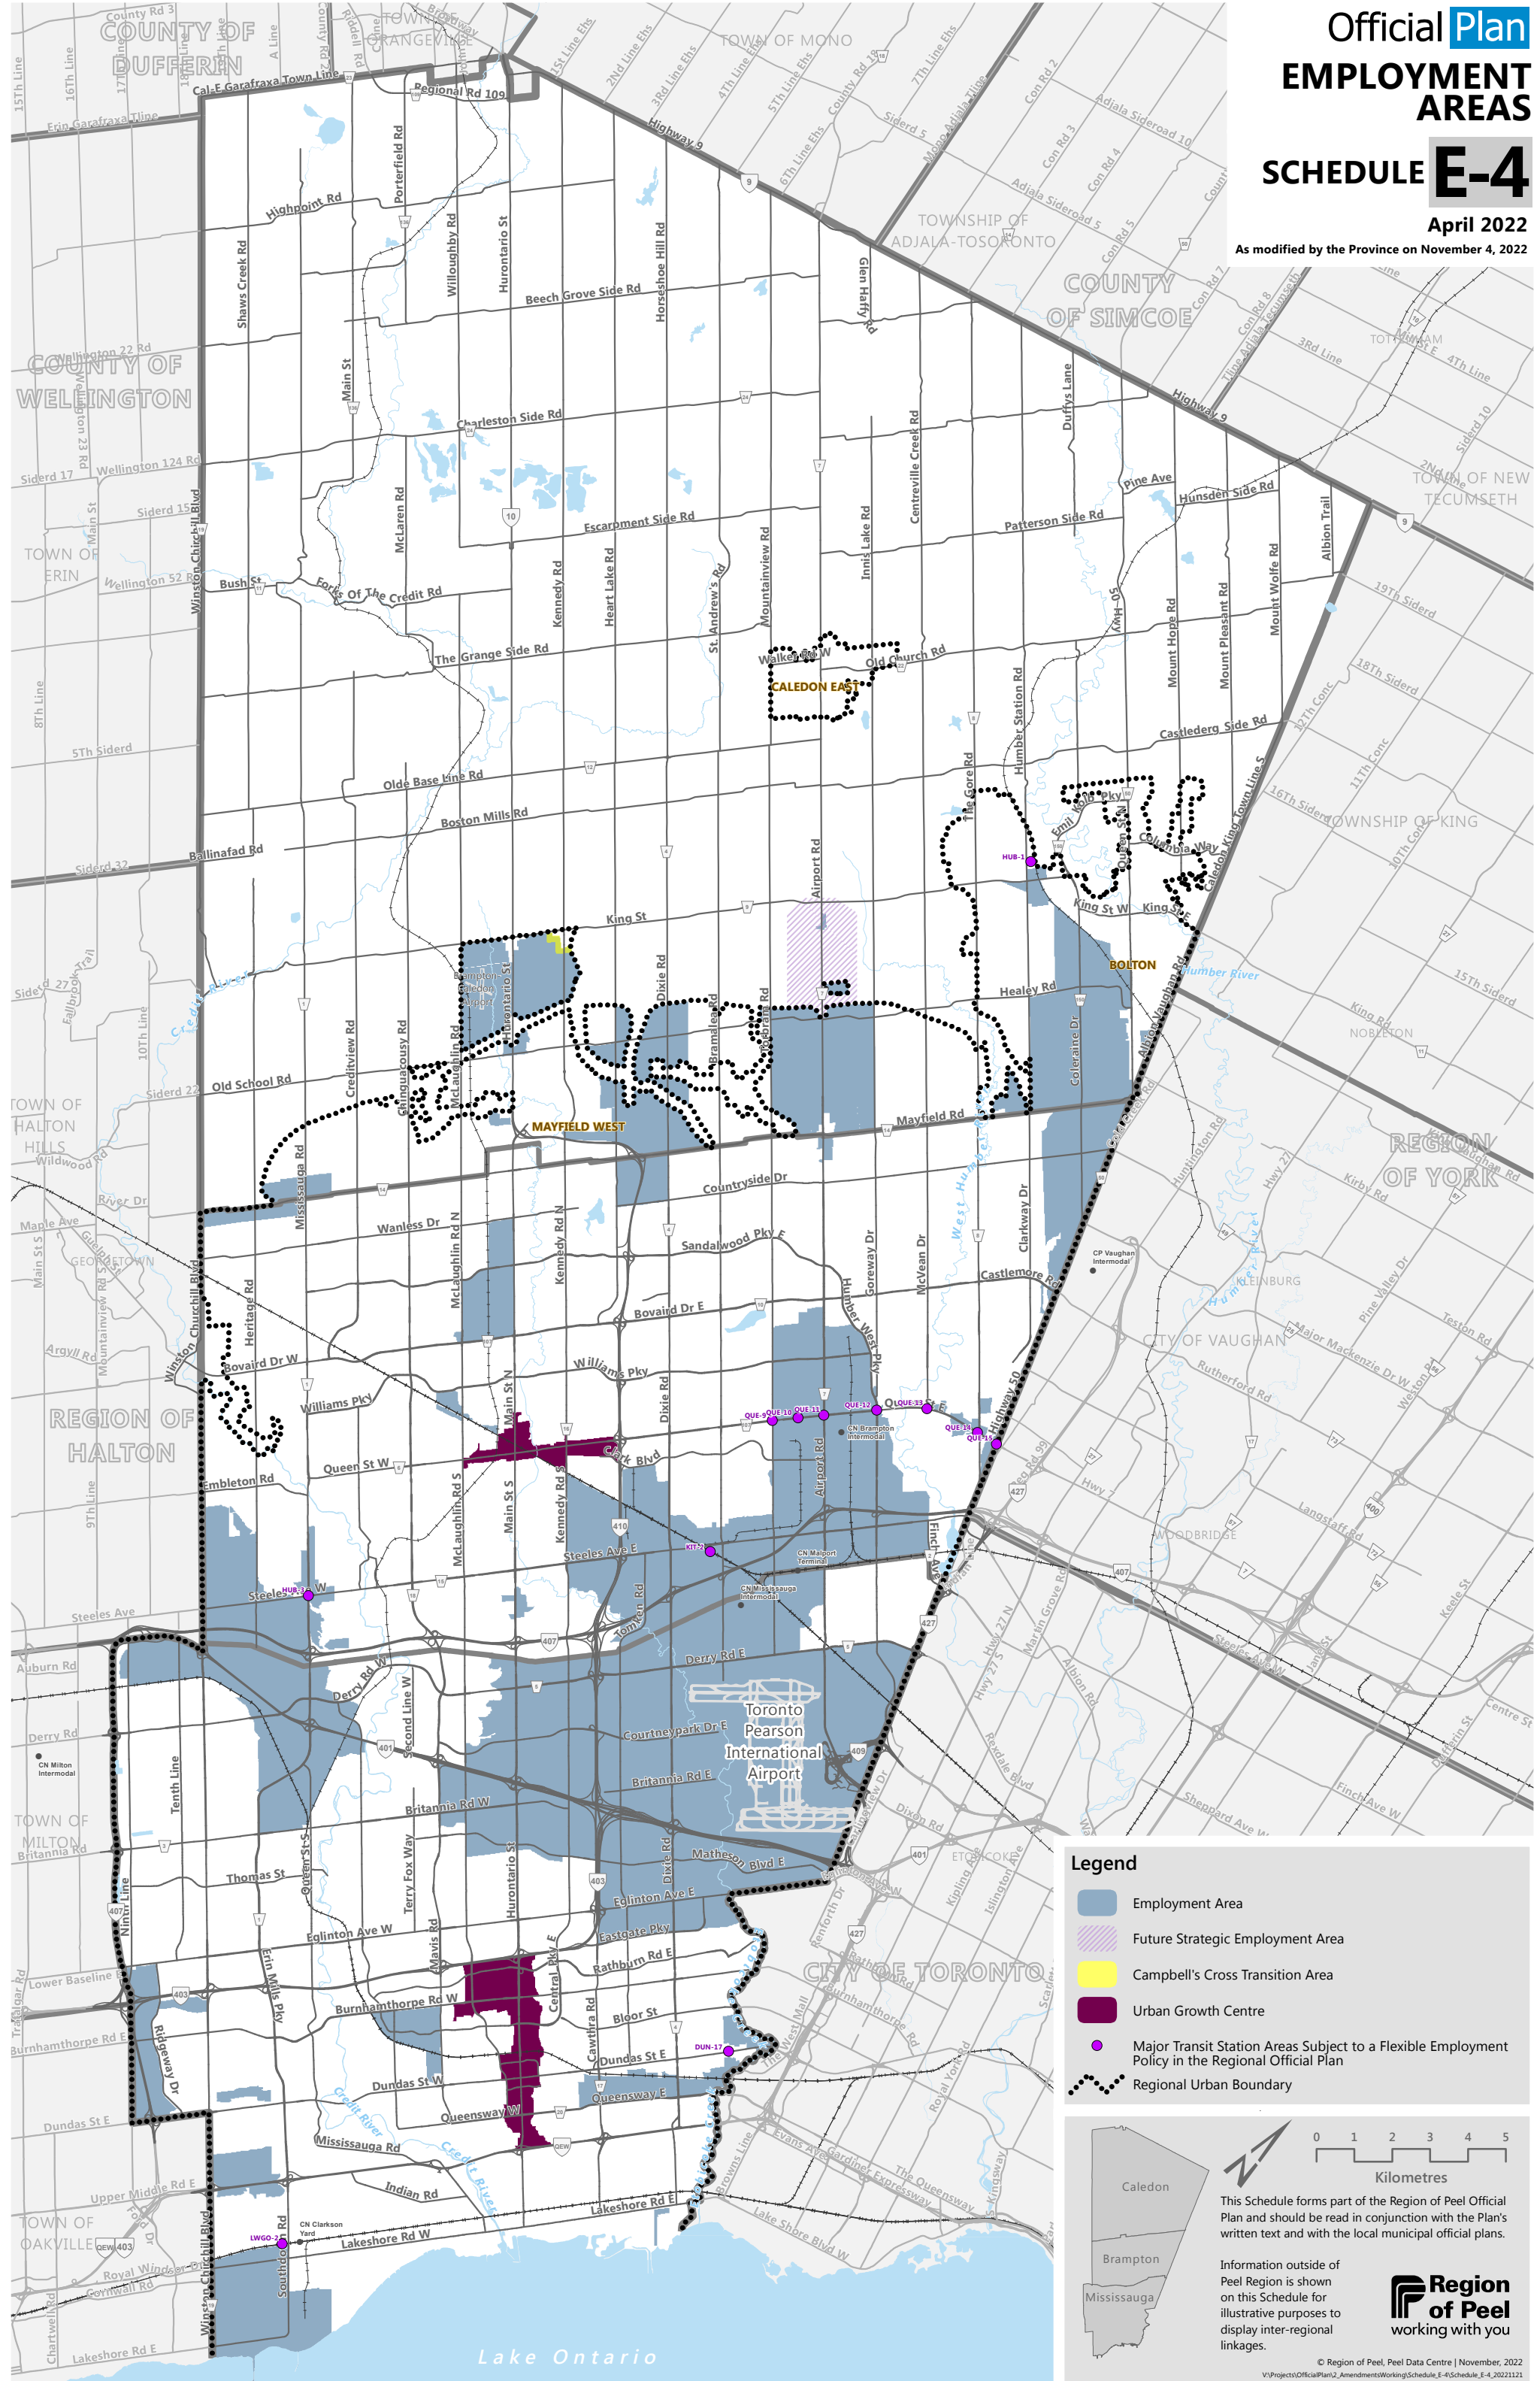

Official Plan EMPLOYMENT AREAS SCHEDULE E-4

April 2022

As modified by the Province on November 4, 2022

Legend

- Employment Area
- Future Strategic Employment Area
- Campbell's Cross Transition Area
- Urban Growth Centre
- Major Transit Station Areas Subject to a Flexible Employment Policy in the Regional Official Plan
- Regional Urban Boundary

Scale

0 1 2 3 4 5
Kilometres

This Schedule forms part of the Region of Peel Official Plan and should be read in conjunction with the Plan's written text and with the local municipal official plans.

Information outside of Peel Region is shown on this Schedule for illustrative purposes to display inter-regional linkages.

Region of Peel
working with you

© Region of Peel, Peel Data Centre | November, 2022
V:\Projects\OfficialPlan2_Amendments\Working\Schedule_E-4\Schedule_E-4_20221121